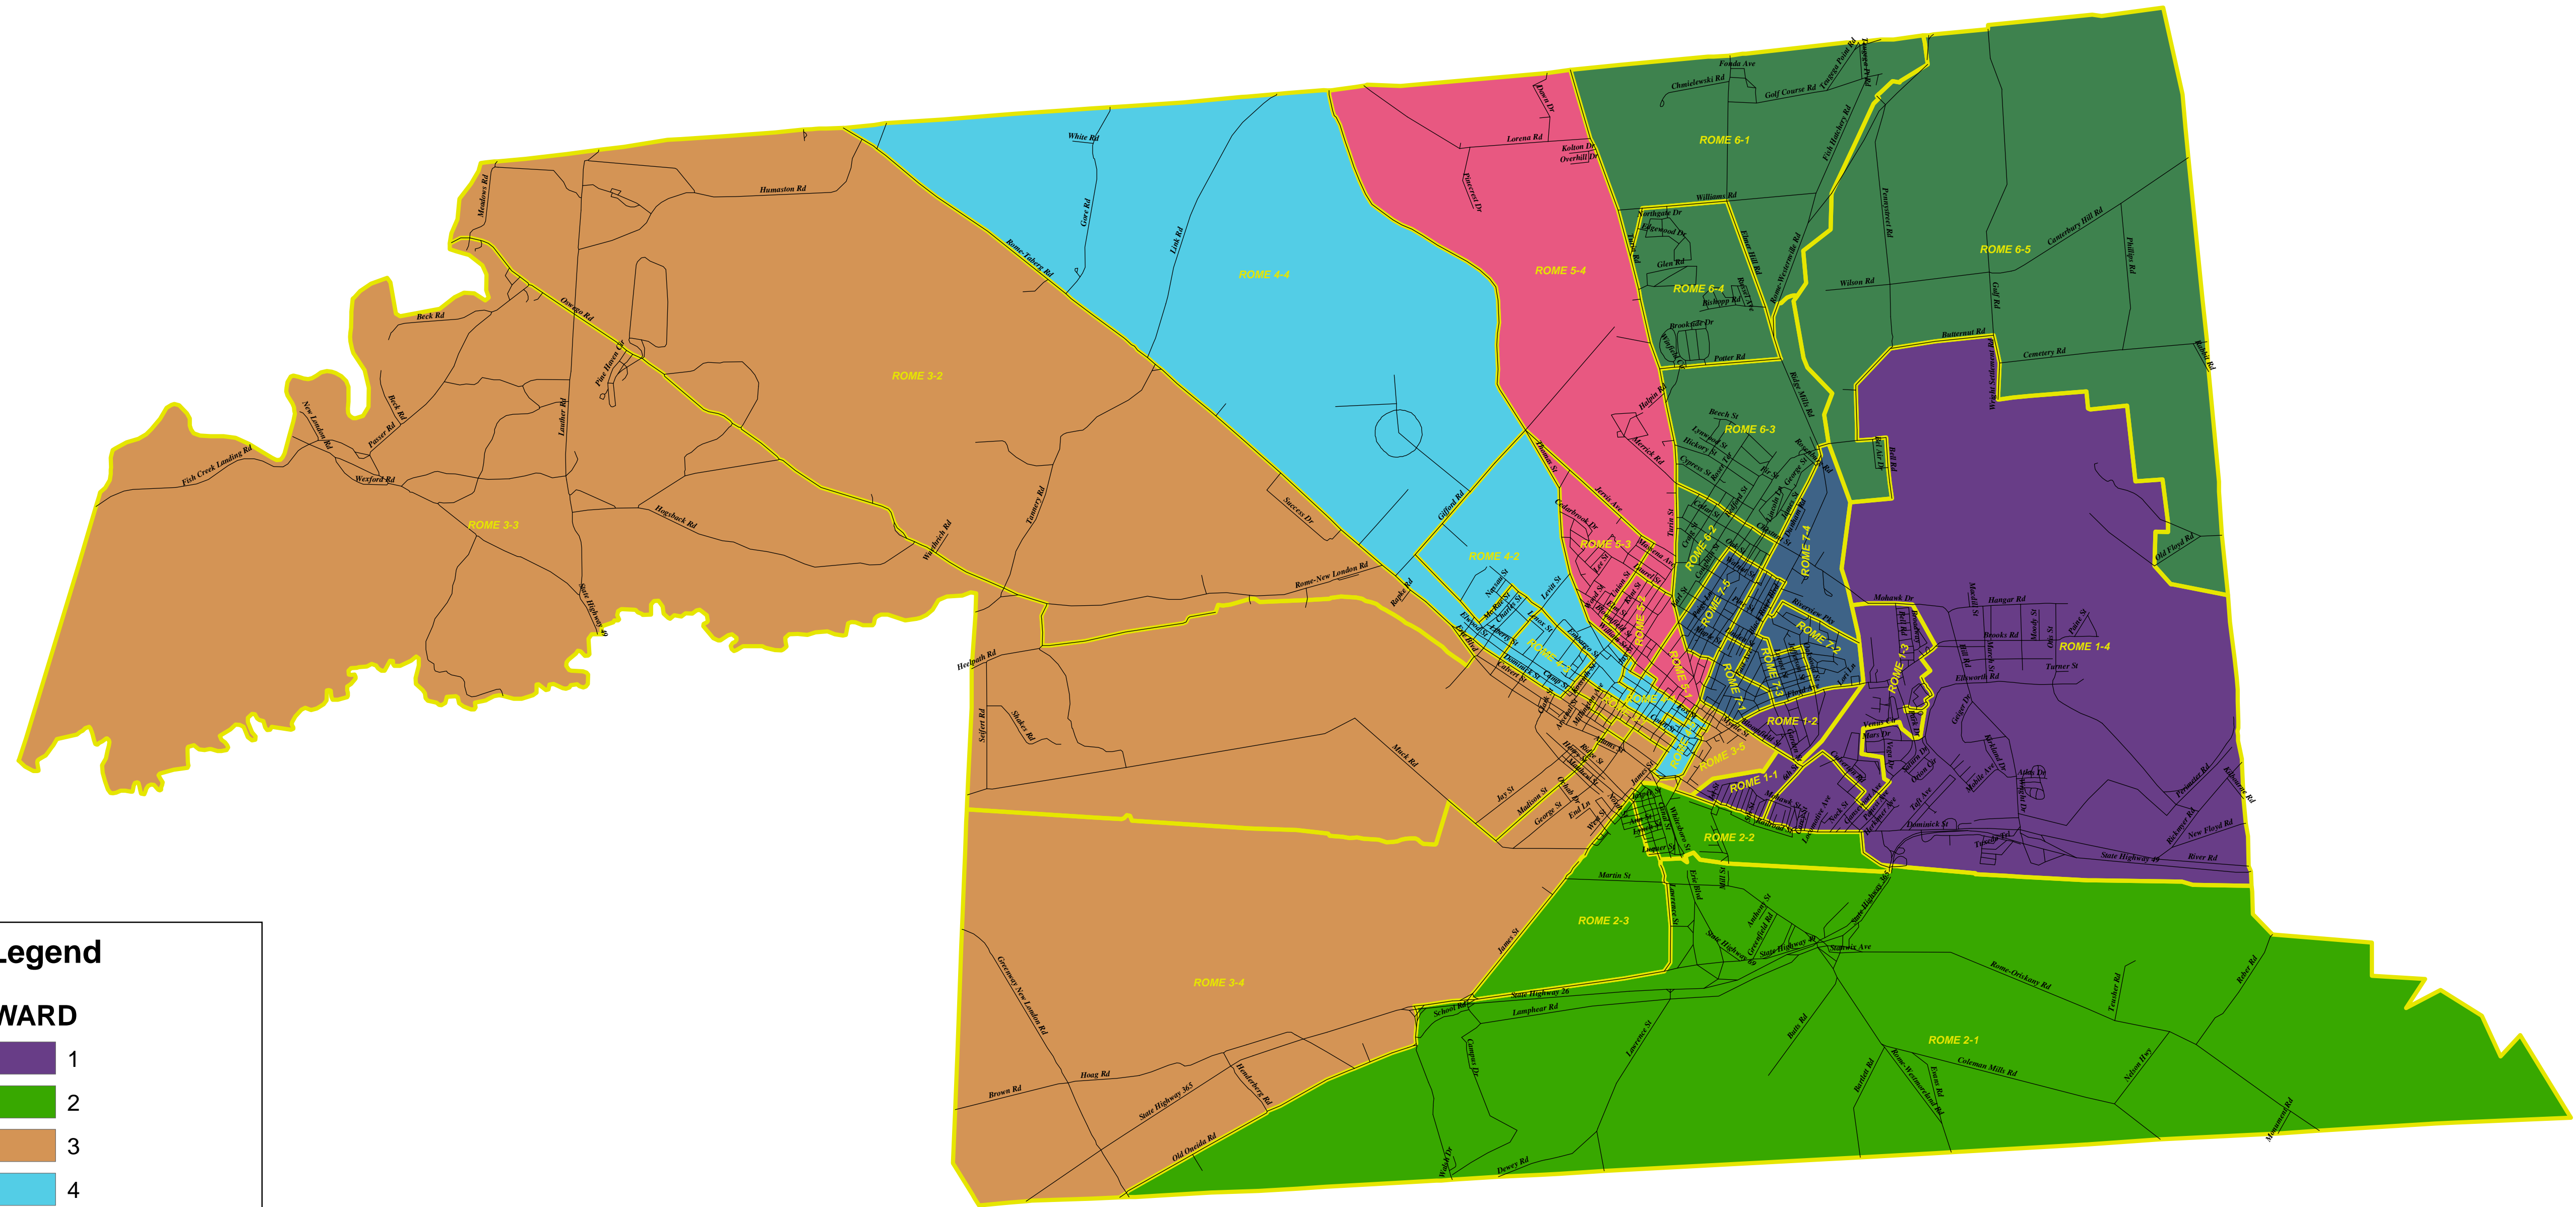

Rome Council Districts

Legend

WARD

- 1
- 2
- 3
- 4
- 5
- 6
- 7

Election Districts

Roads

Date: April 19, 2005

0 0.5 1 2 3 4 Miles